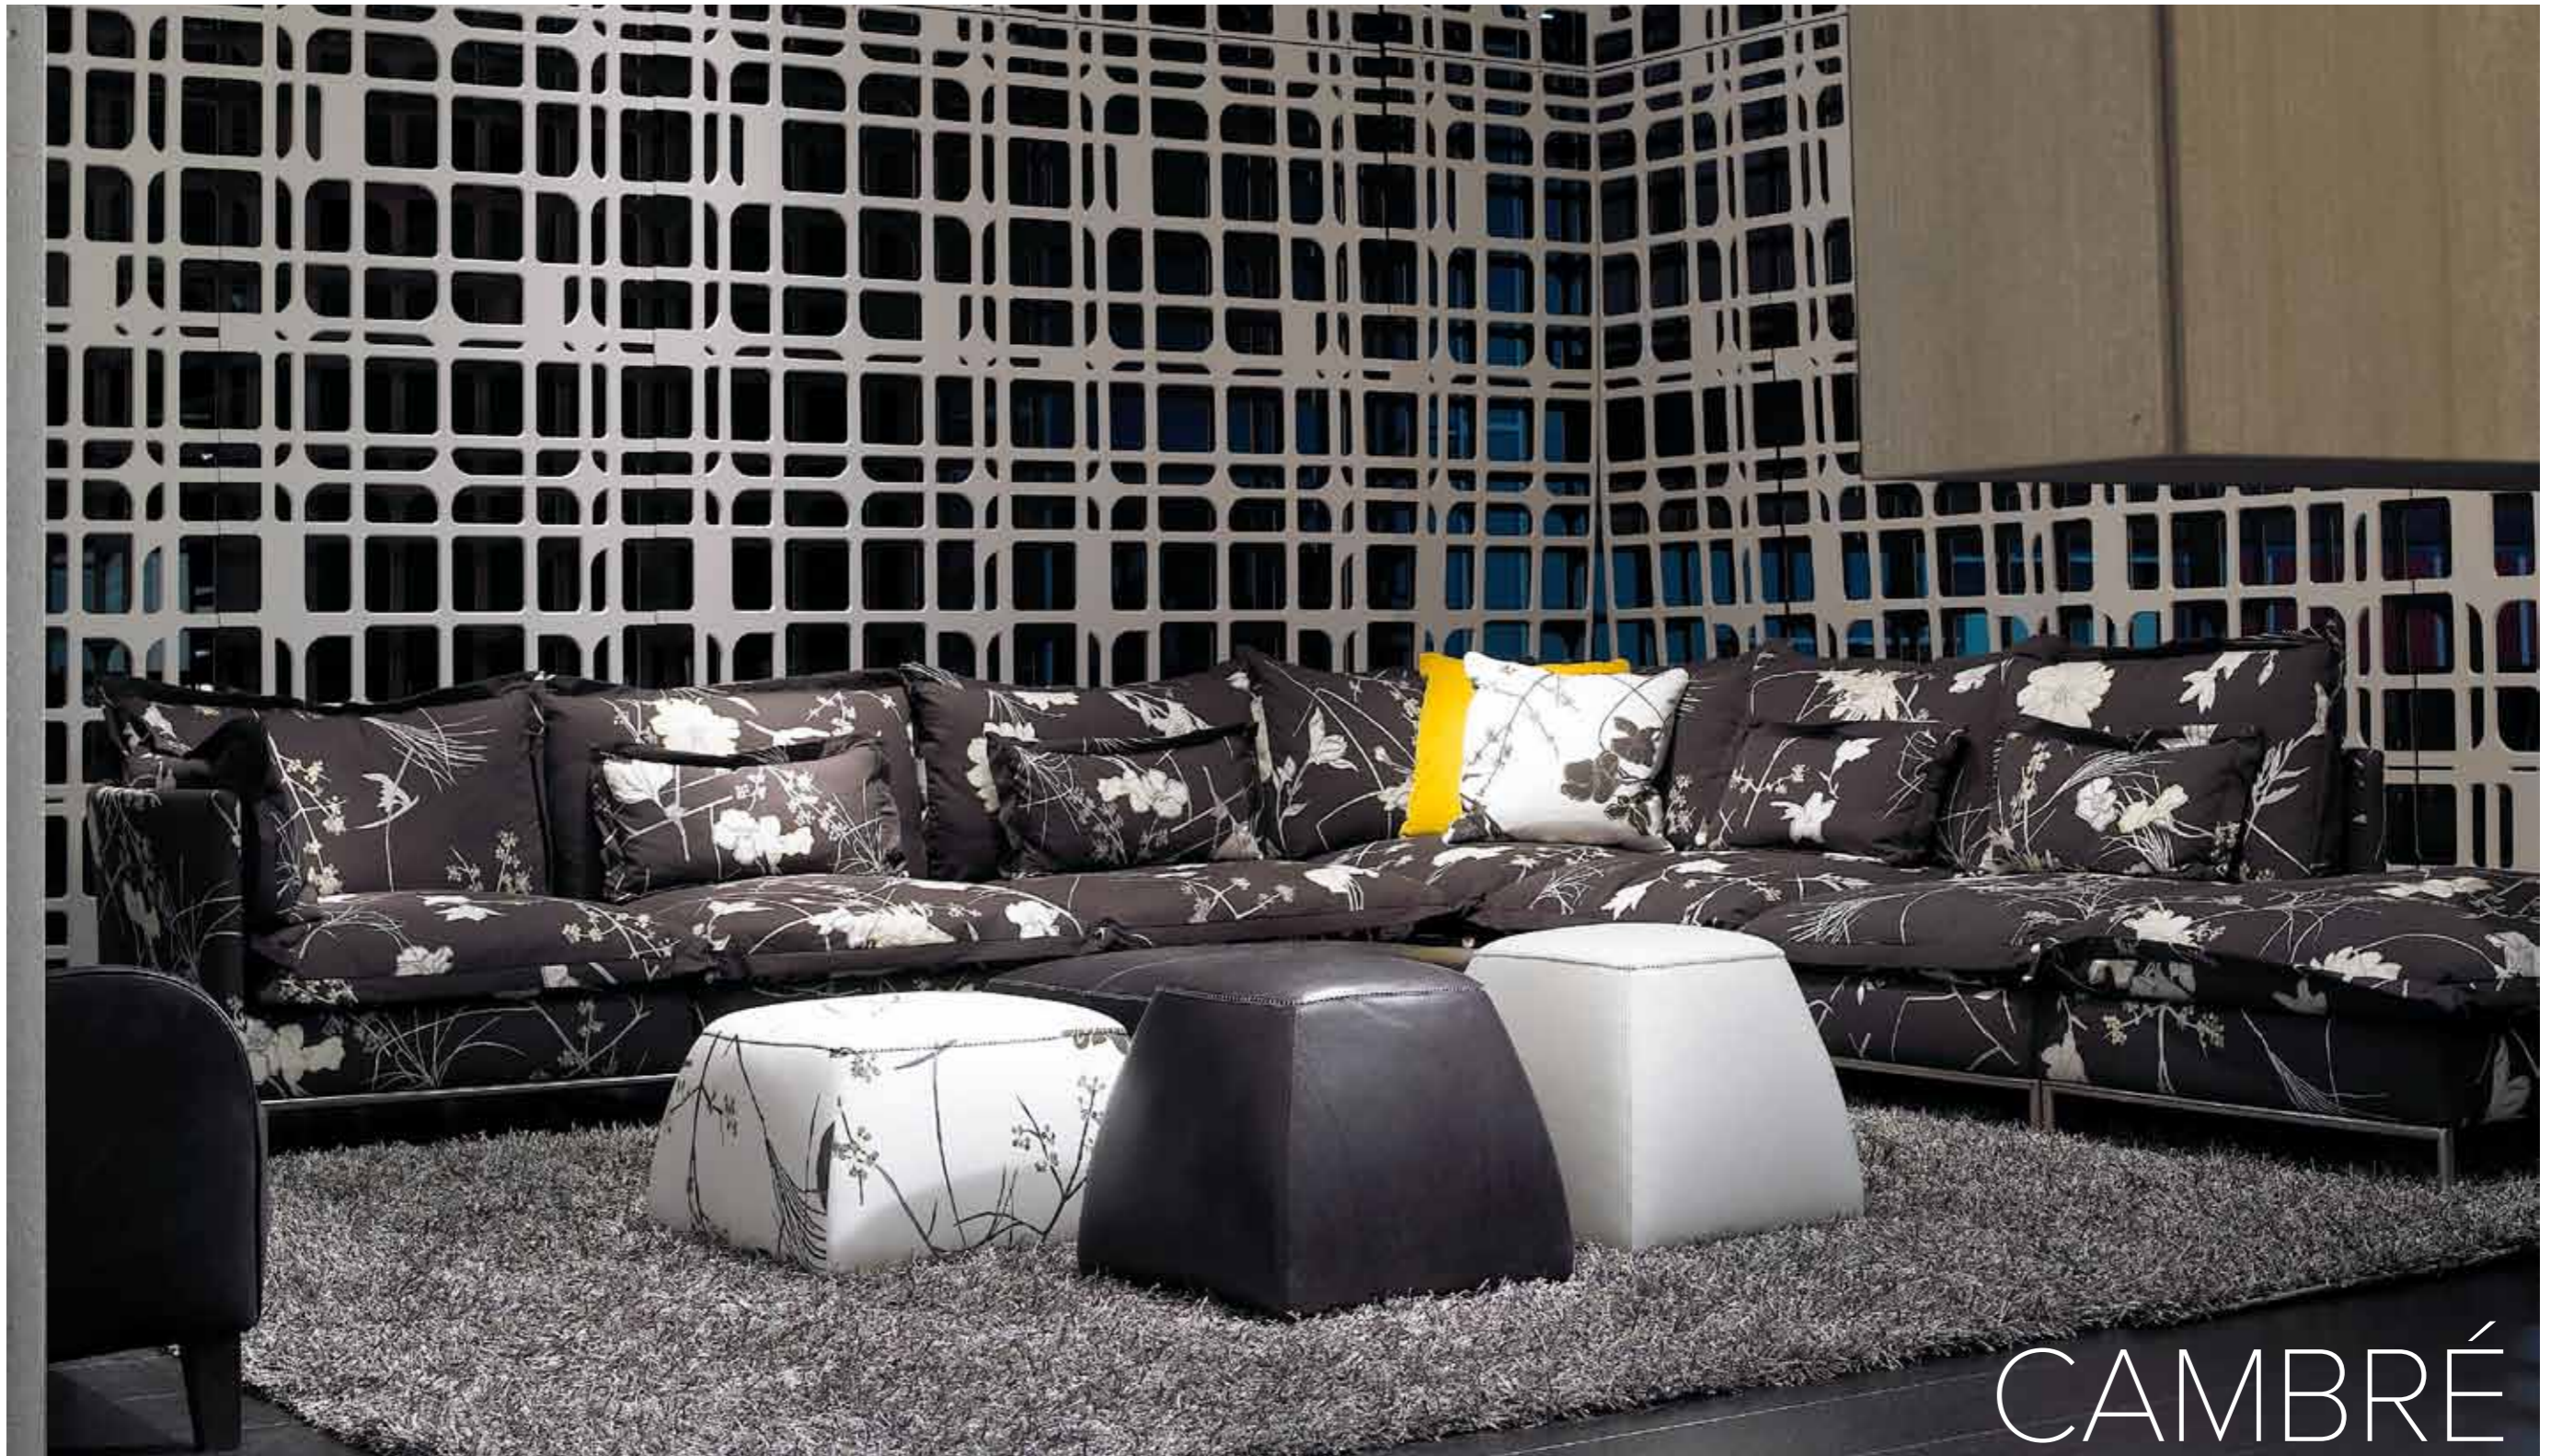

CAMBRÉ' SOFA (2638) - NATUZZI OPEN ART ACCESSORIES: VASUM AND PHILYRA VASES AND TRAY BY MAESTRO BENEVELLI

CAMBRÉ